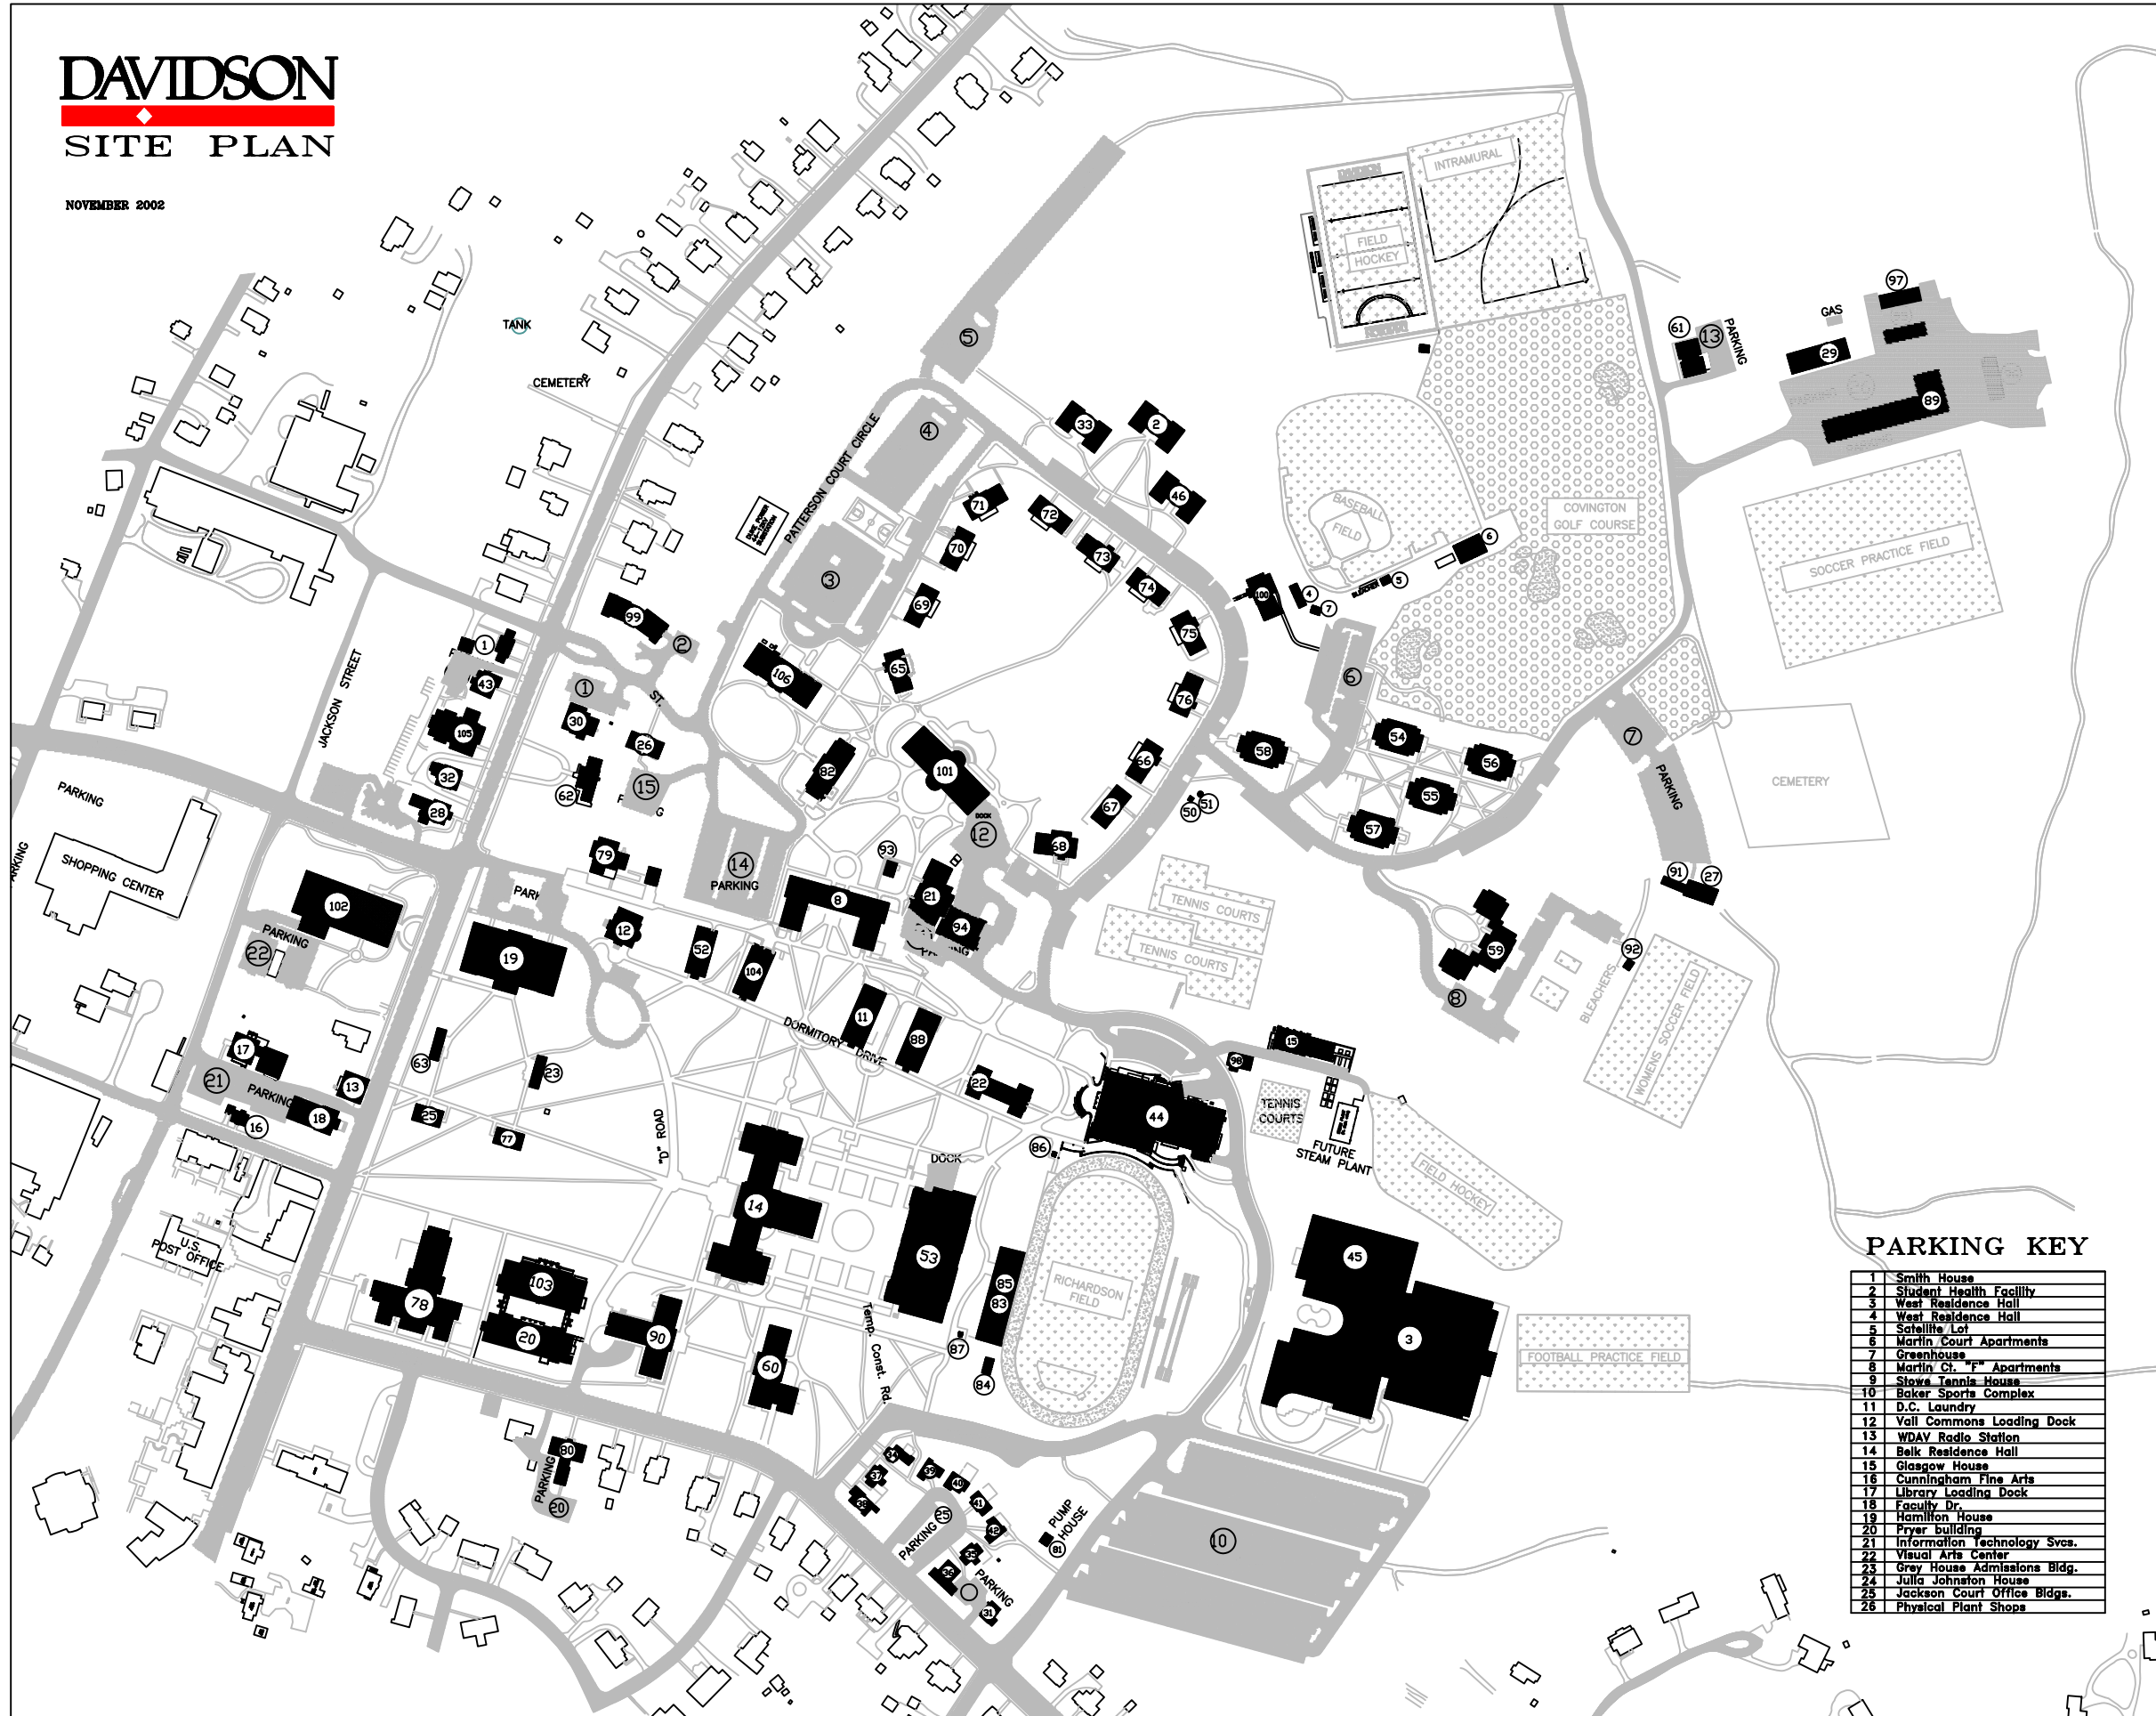

DAVIDSON

SITE PLAN

NOVEMBER 2002

PARKING KEY

1	Smith House
2	Student Health Facility
3	West Residence Hall
4	West Residence Hall
5	Satellite Lot
6	Martin Court Apartments
7	Greenhouse
8	Martin Ct. "F" Apartments
9	Stowe Tennis House
10	Baker Sports Complex
11	D.C. Laundry
12	Vail Commons Loading Dock
13	WDAV Radio Station
14	Belk Residence Hall
15	Glasgow House
16	Cunningham Fine Arts
17	Library Loading Dock
18	Faculty Dr.
19	Hamilton House
20	Prayer building
21	Information Technology Svcs.
22	Visual Arts Center
23	Grey House Admissions Bldg.
24	Julia Johnston House
25	Jackson Court Office Bldgs.
26	Physical Plant Shops

* Lake Campus not on map